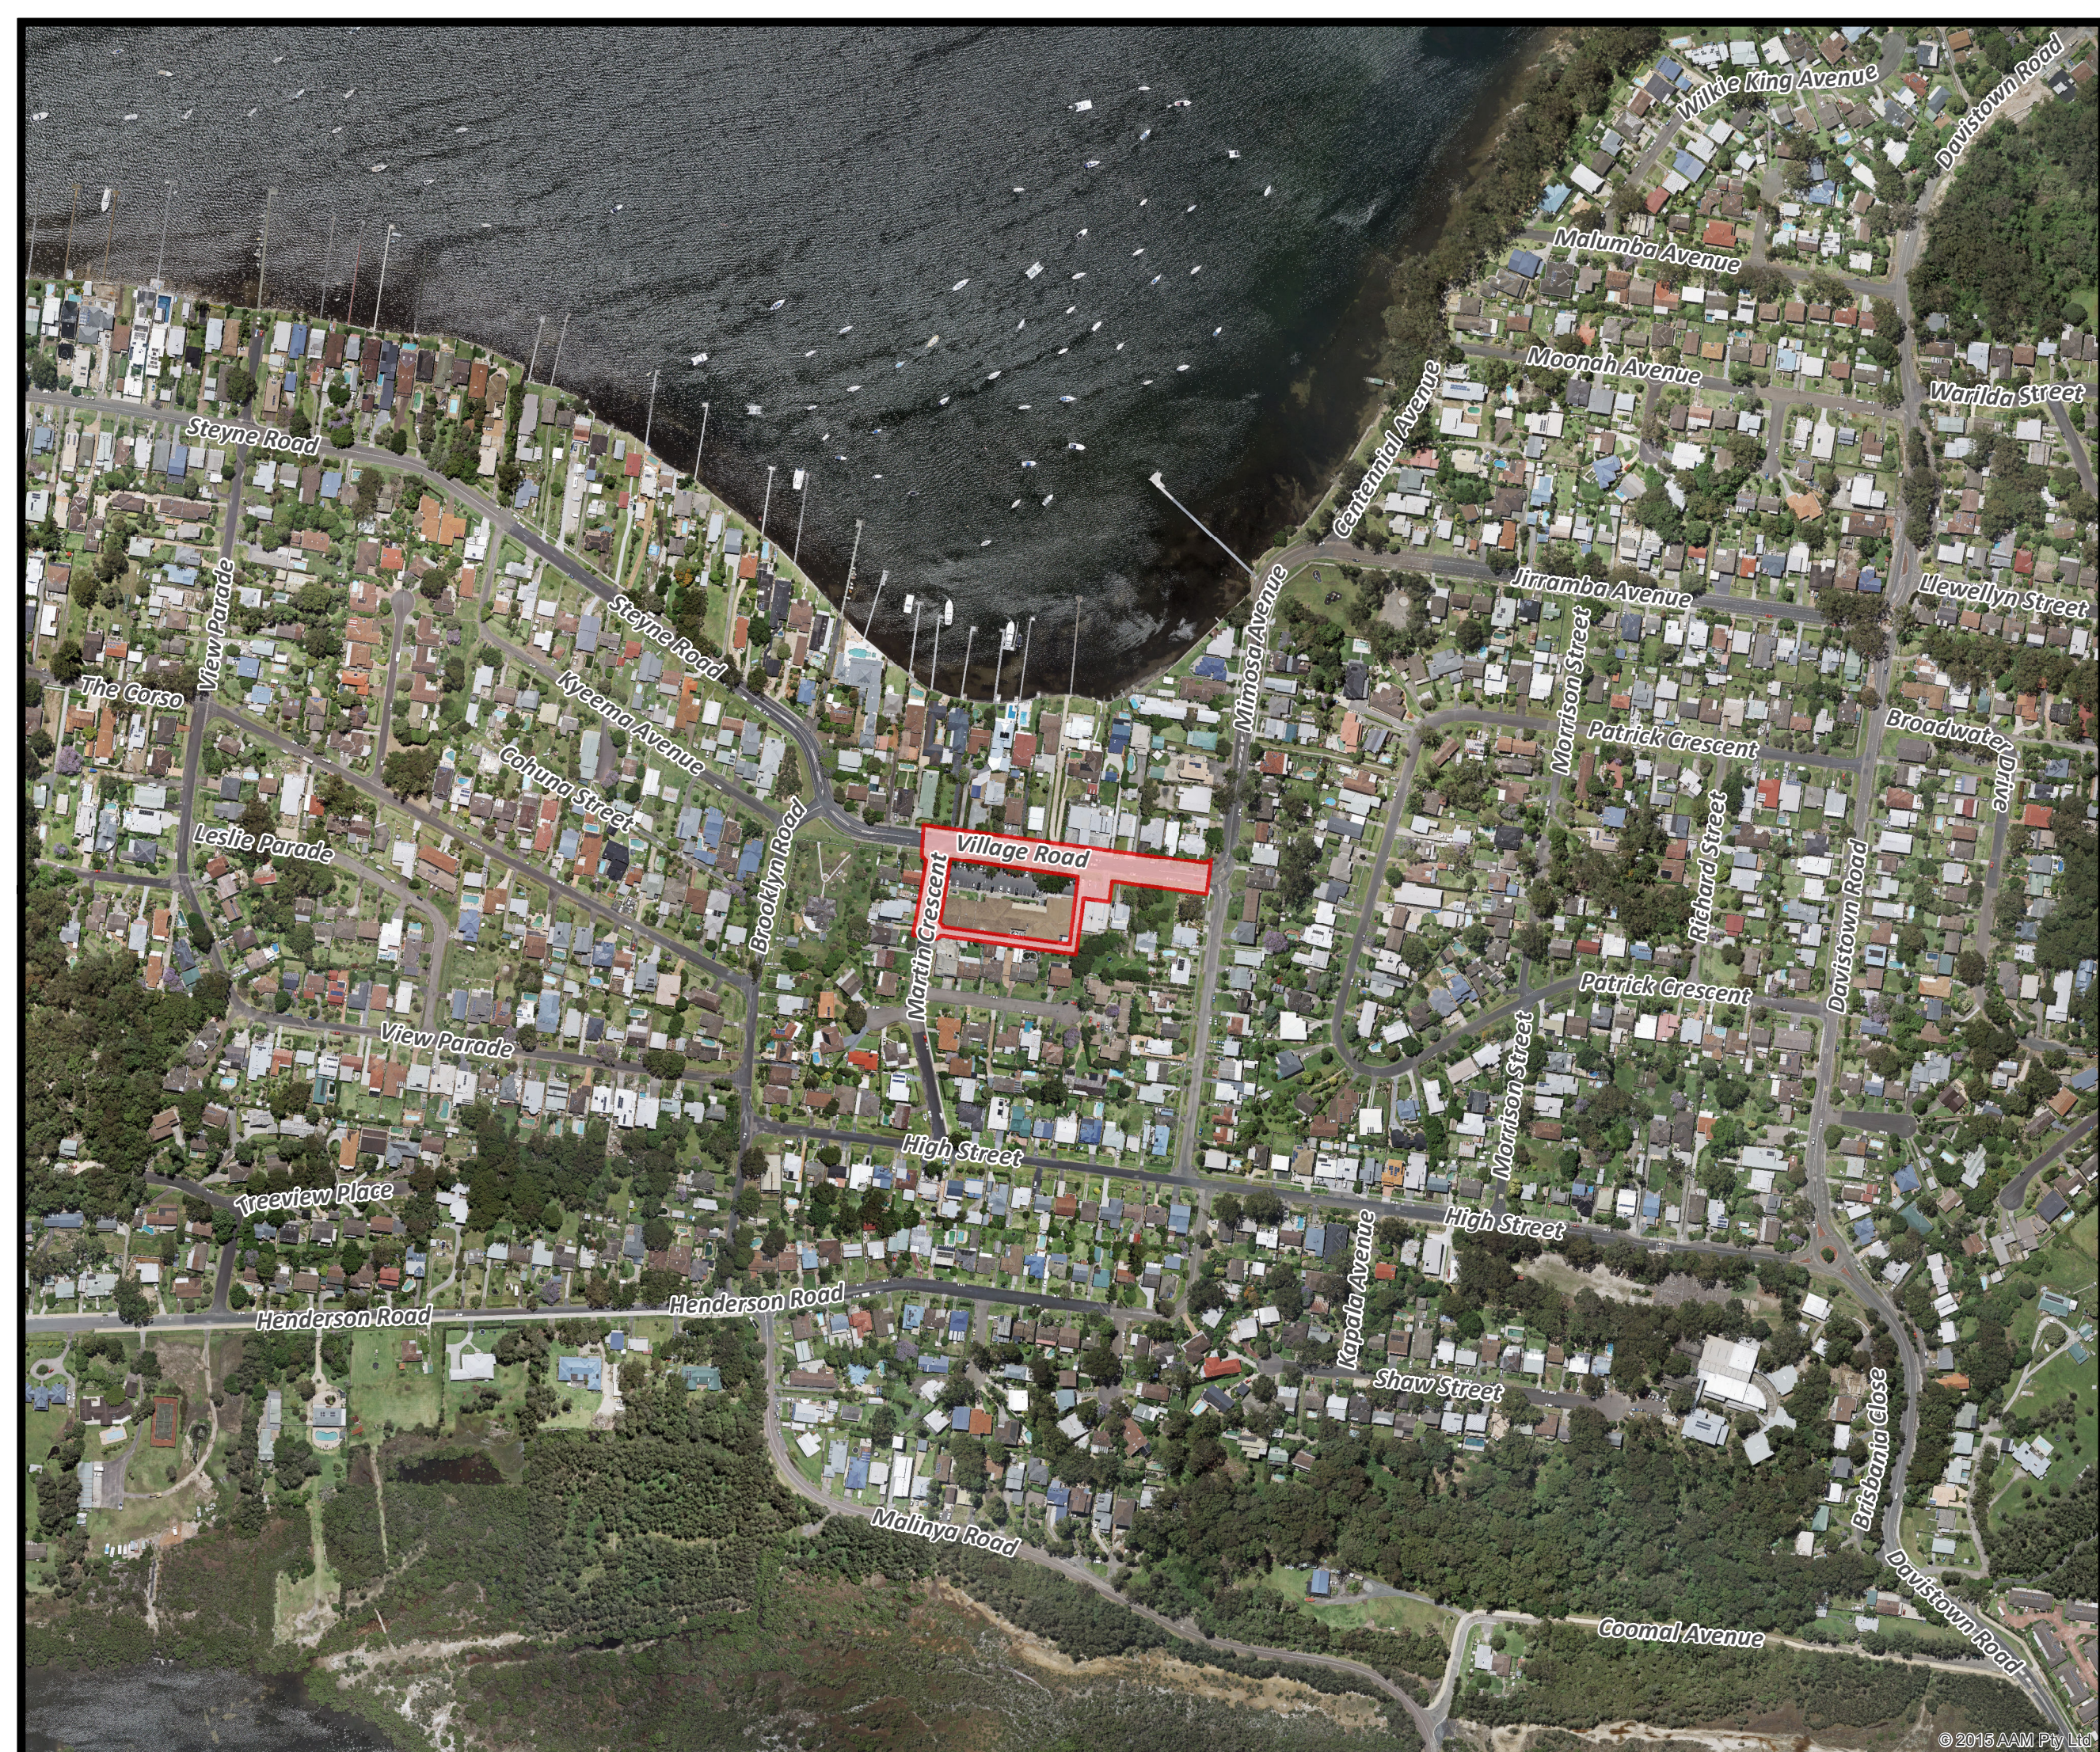

CENTRAL COAST COUNCIL ALCOHOL FREE ZONE

SARATOGA

THIS MAP IS INDICATIVE ONLY
PLEASE REFER TO LOCAL
SIGNAGE FOR PRECISE INFORMATION

Location:

- Village Road - Martin Crescent to Mimosa Avenue
- Martin Crescent - Village Road to Cooba Lane
- Cooba Lane

Legend

Alcohol Free Zone (AFZ)

1:4,000 @ A3

Date: 09/05/2017
Source: Central Coast Council
Projection: GDA_1994_Transverse_Mercator; GCS_GDA_1994