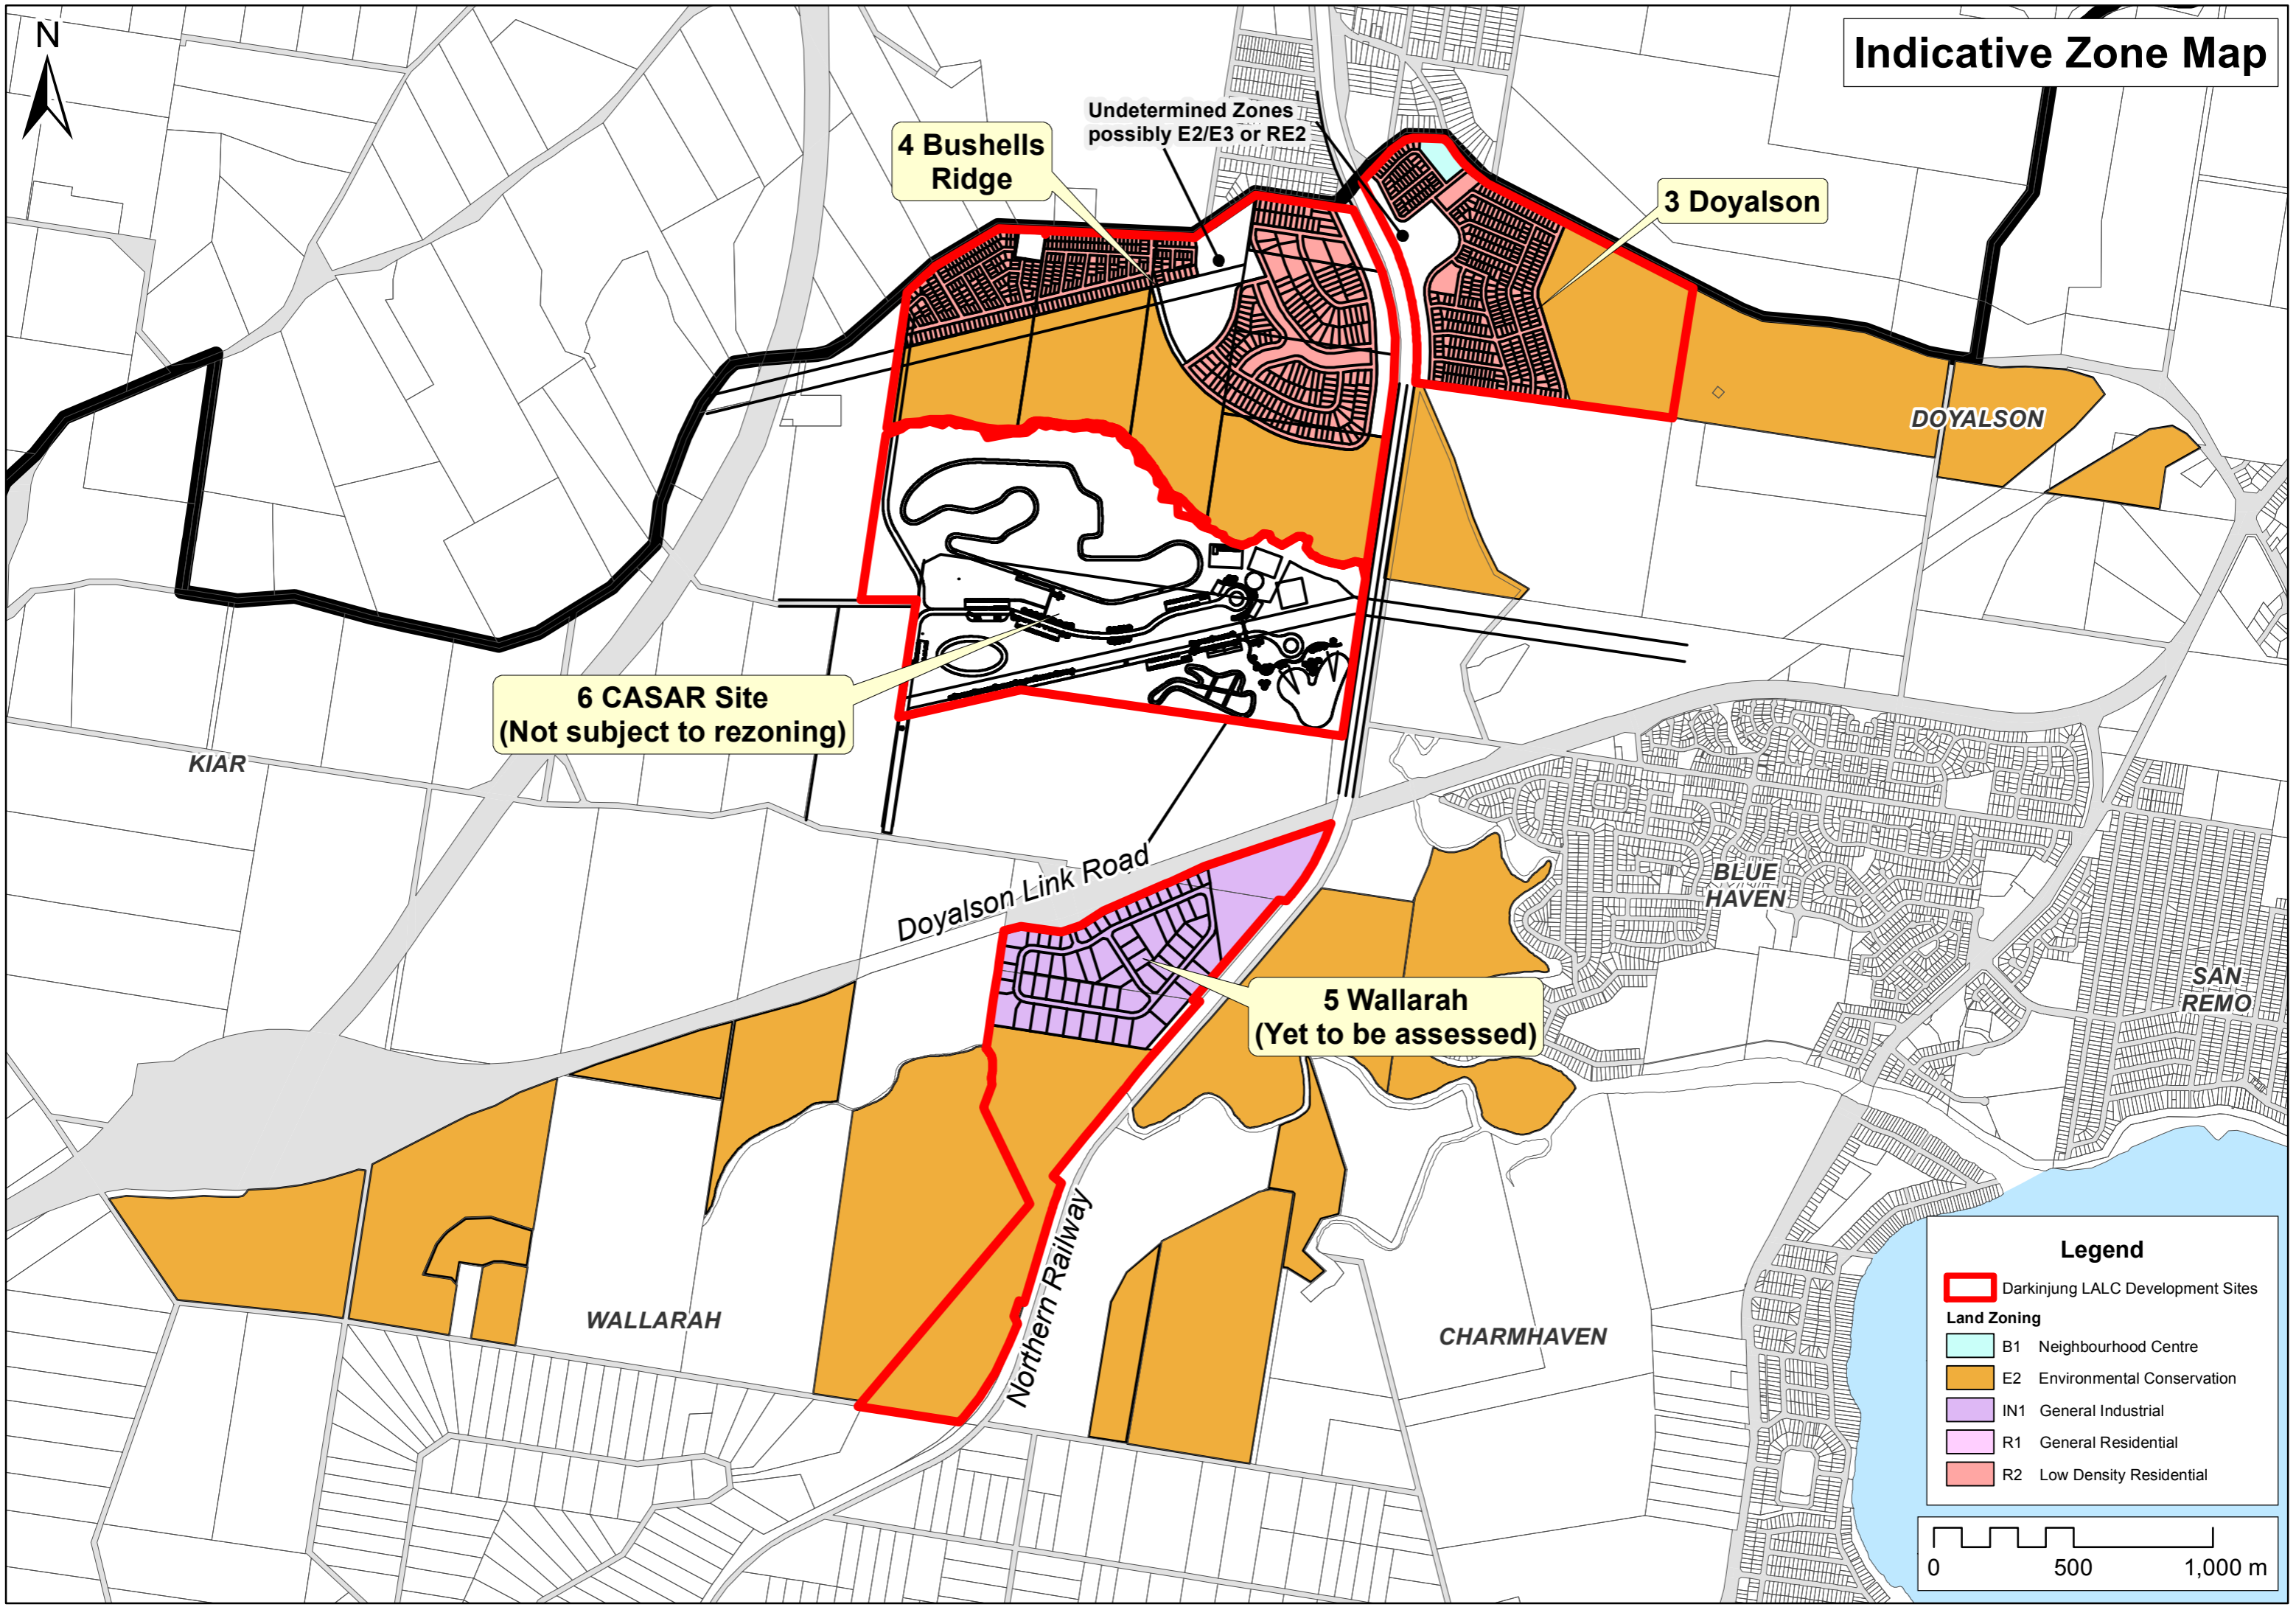

Indicative Zone Map

4 Bushells Ridge

Undetermined Zones possibly E2/E3 or RE2

3 Doyalson

6 CASAR Site (Not subject to rezoning)

5 Wallarah (Yet to be assessed)

Legend

- Darkinjung LALC Development Sites
- Land Zoning**
 - B1 Neighbourhood Centre
 - E2 Environmental Conservation
 - IN1 General Industrial
 - R1 General Residential
 - R2 Low Density Residential