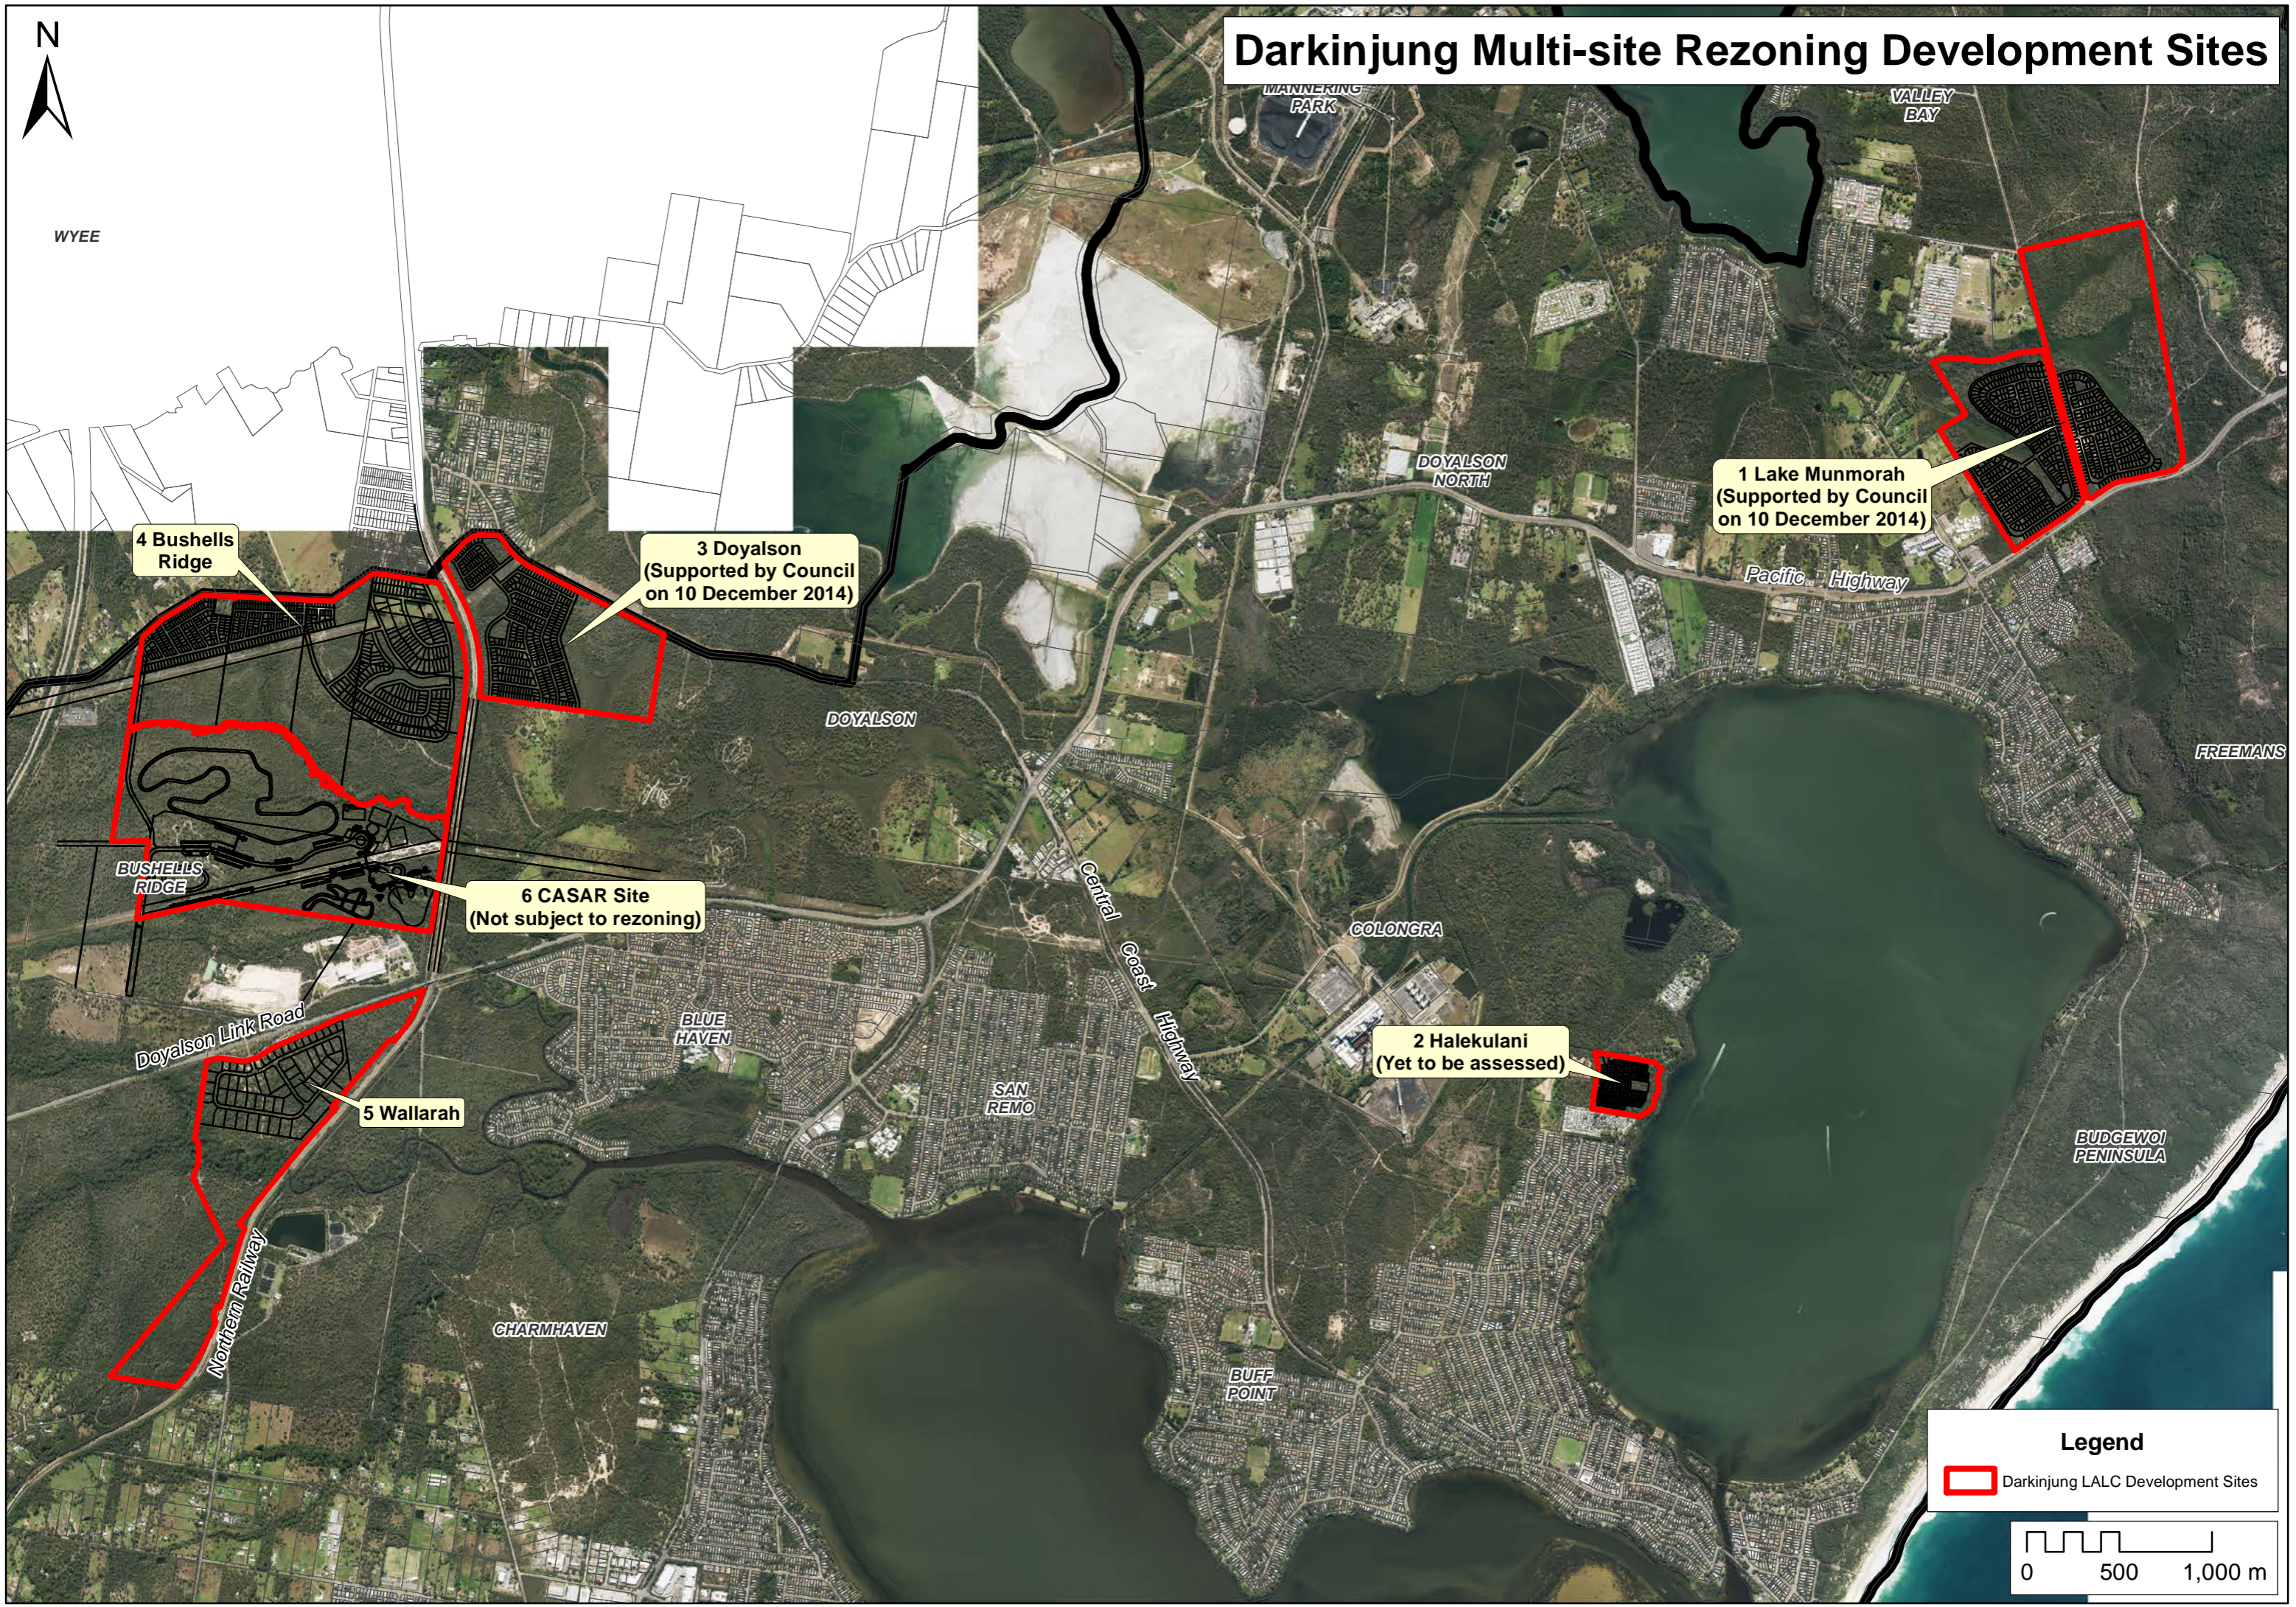

Darkinjung Multi-site Rezoning Development Sites

WYEE

4 Bushells Ridge

3 Doyalson
(Supported by Council on 10 December 2014)

1 Lake Munmorah
(Supported by Council on 10 December 2014)

6 CASAR Site
(Not subject to rezoning)

2 Halekulani
(Yet to be assessed)

5 Wallarah

Legend

 Darkinjung LALC Development Sites