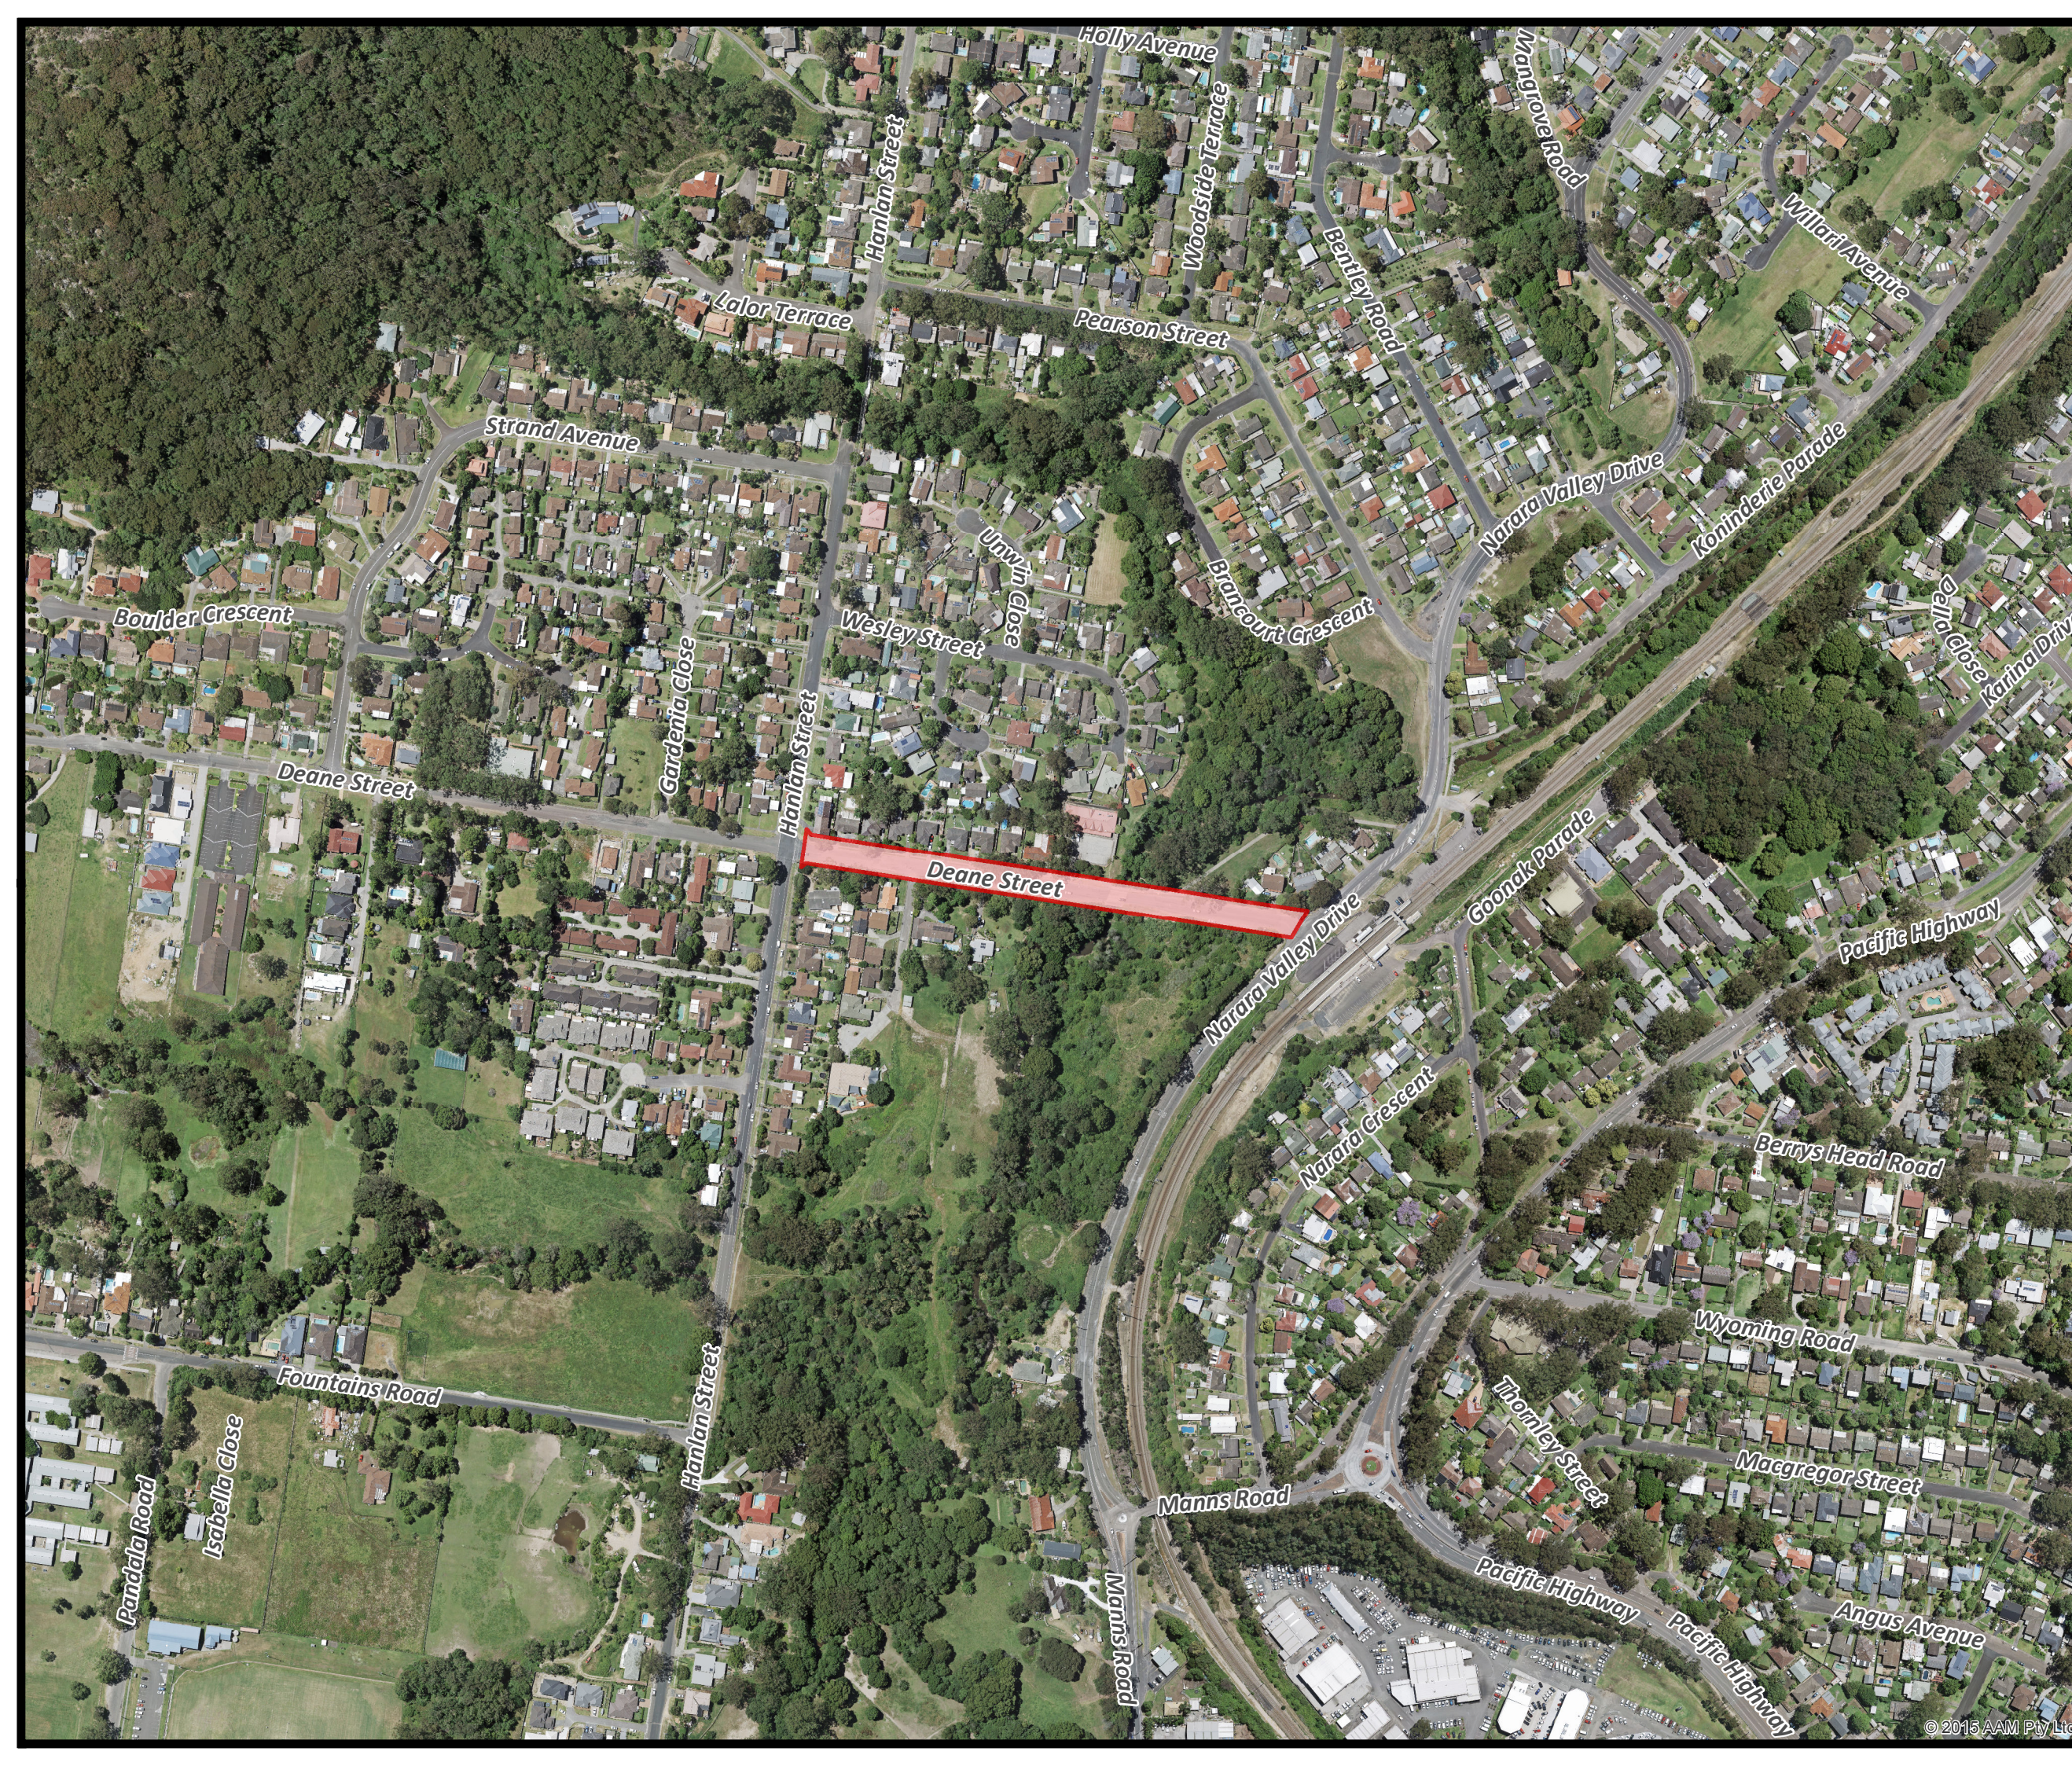

CENTRAL COAST COUNCIL ALCOHOL FREE ZONE

NARARA

THIS MAP IS INDICATIVE ONLY
PLEASE REFER TO LOCAL
SIGNAGE FOR PRECISE INFORMATION

Location:

• Deane Street - from Narara Valley Drive to Hanlan Street

Legend

Alcohol Free Zone (AFZ)

1:4,000 @ A3

Date: 09/05/2017
Source: Central Coast Council
Projection: GDA_1994_Transverse_Mercator; GCS_GDA_1994