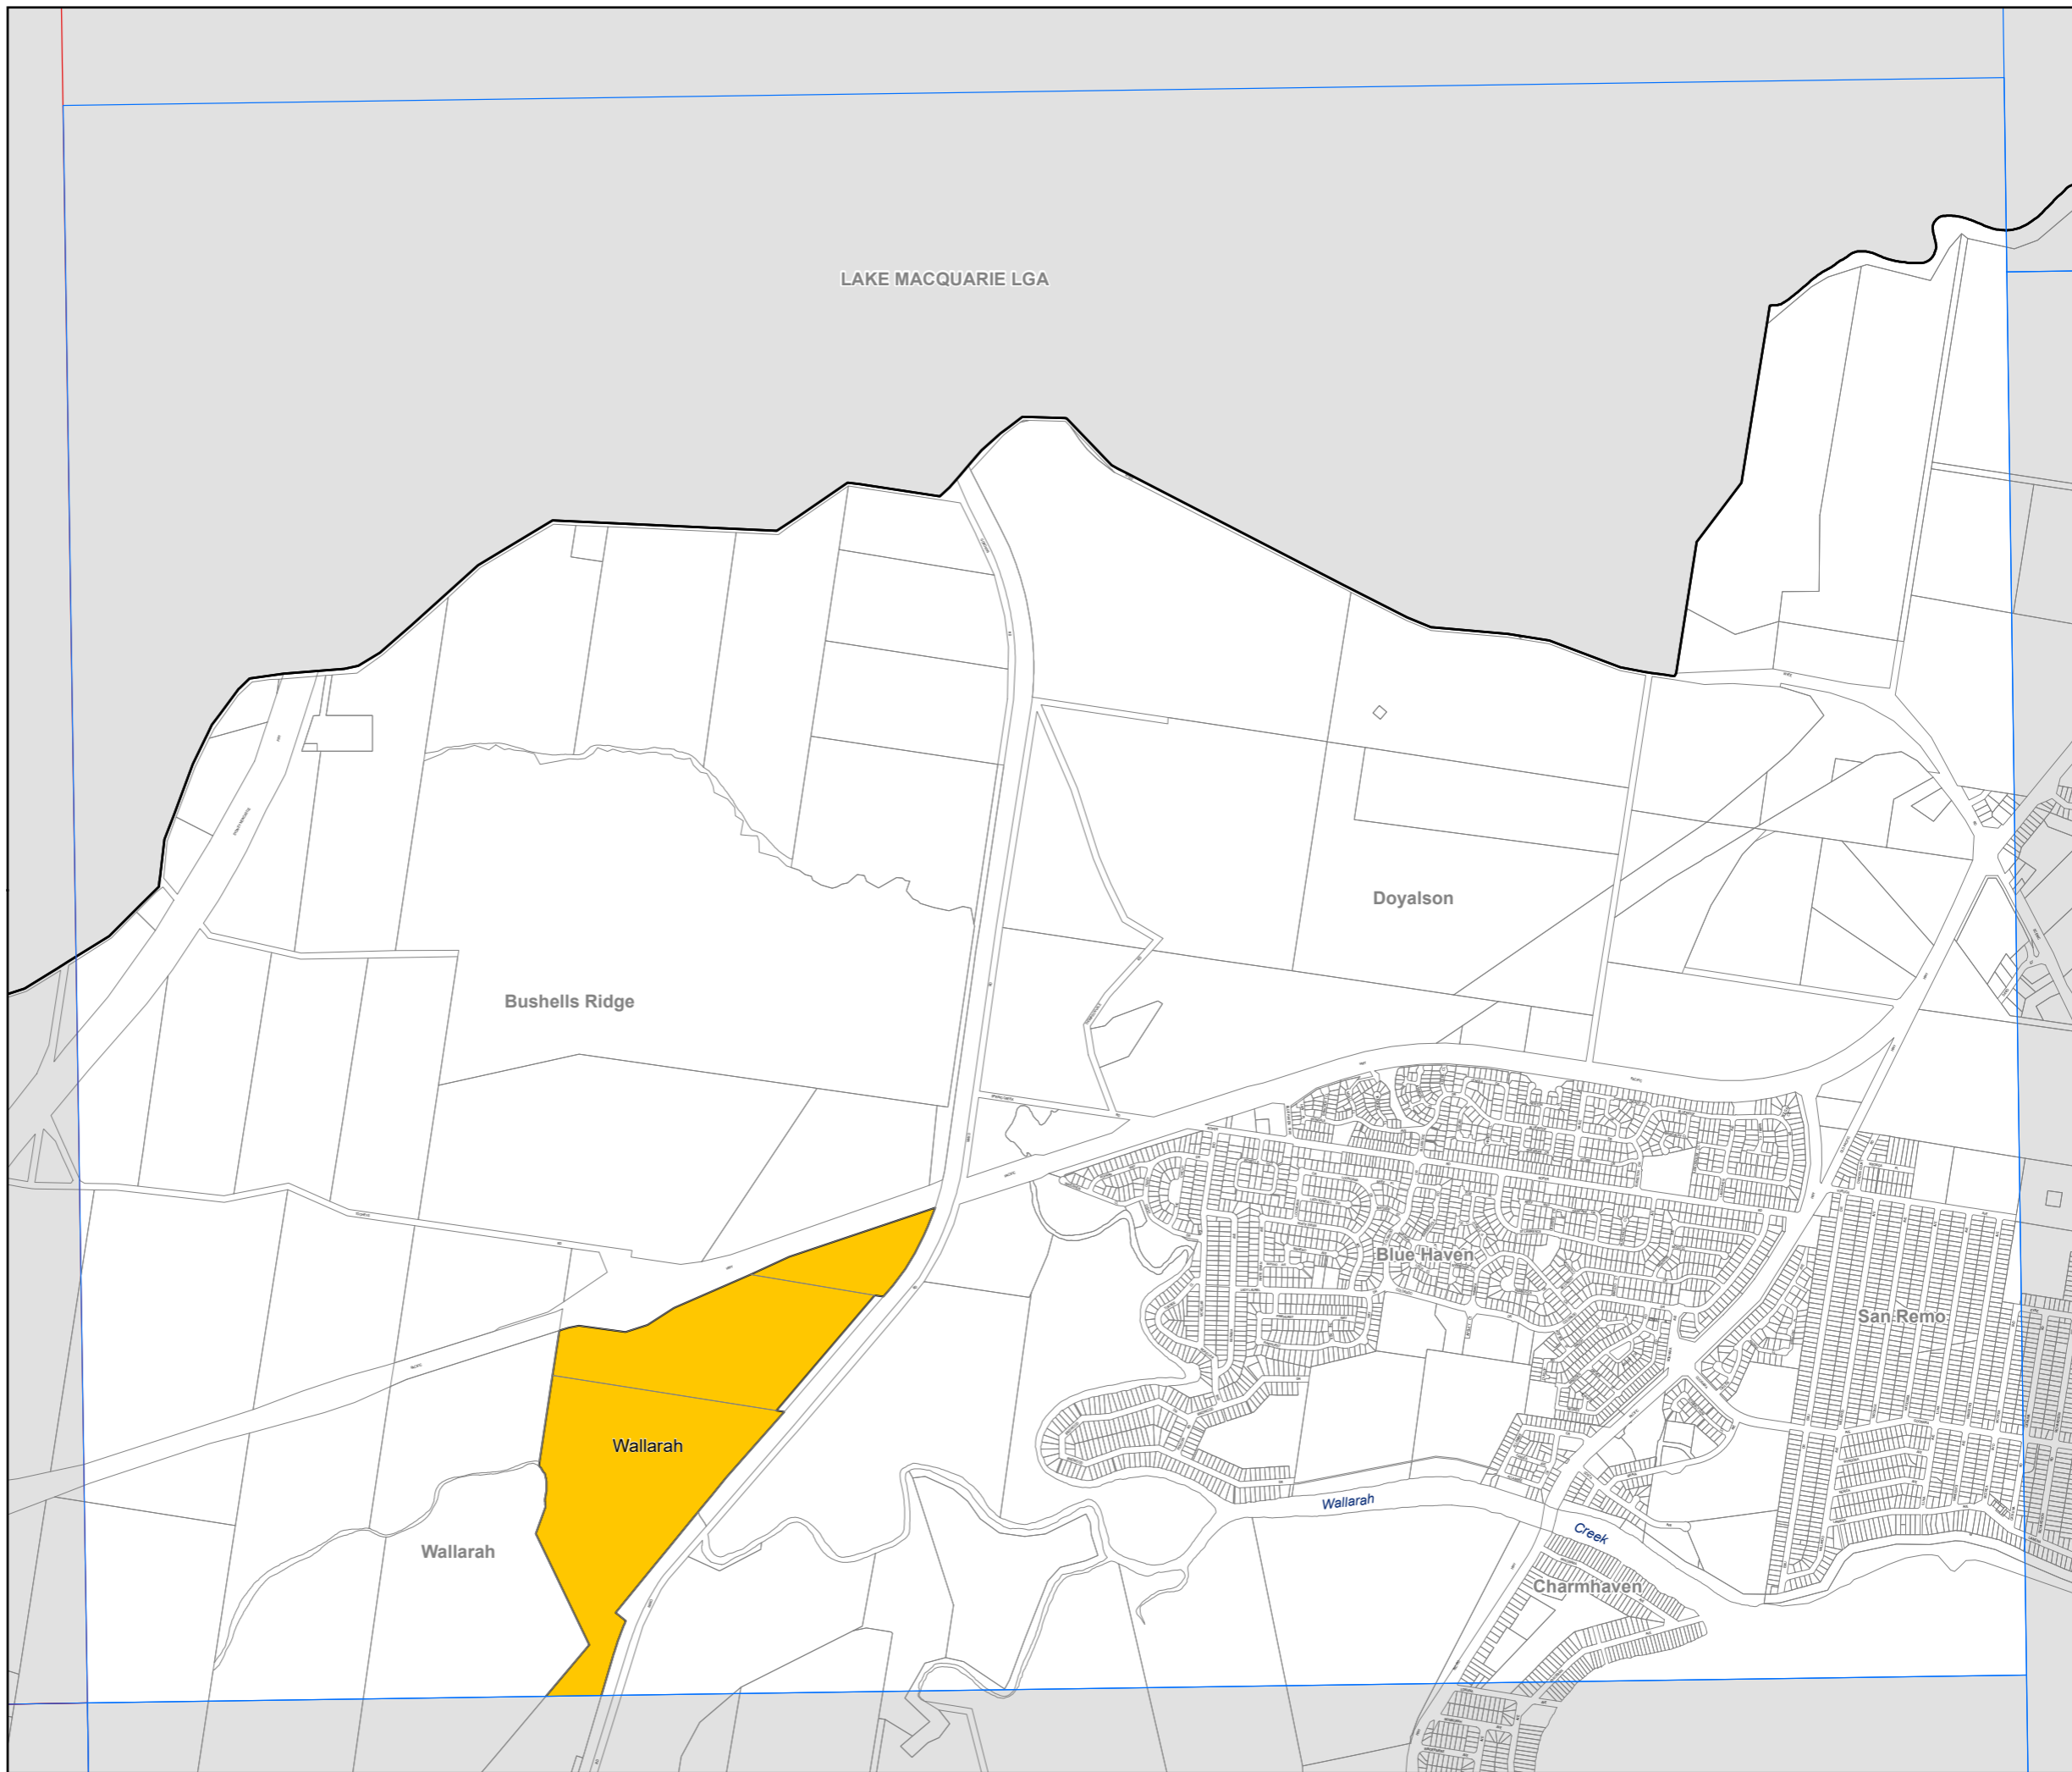

# Wyong Local Environmental Plan 2013

Land Zoning Map  
Sheet URA\_012

### Urban Release Area

 Urban Release Area

### Cadastral

 Cadastral 01/12/2019 © Spatial Services

Projection: GDA 1994  
MGA Zone 56

Scale: 1:20,000 @ A3

Map identification number:  
8550\_COM\_URA\_012\_020\_20200108