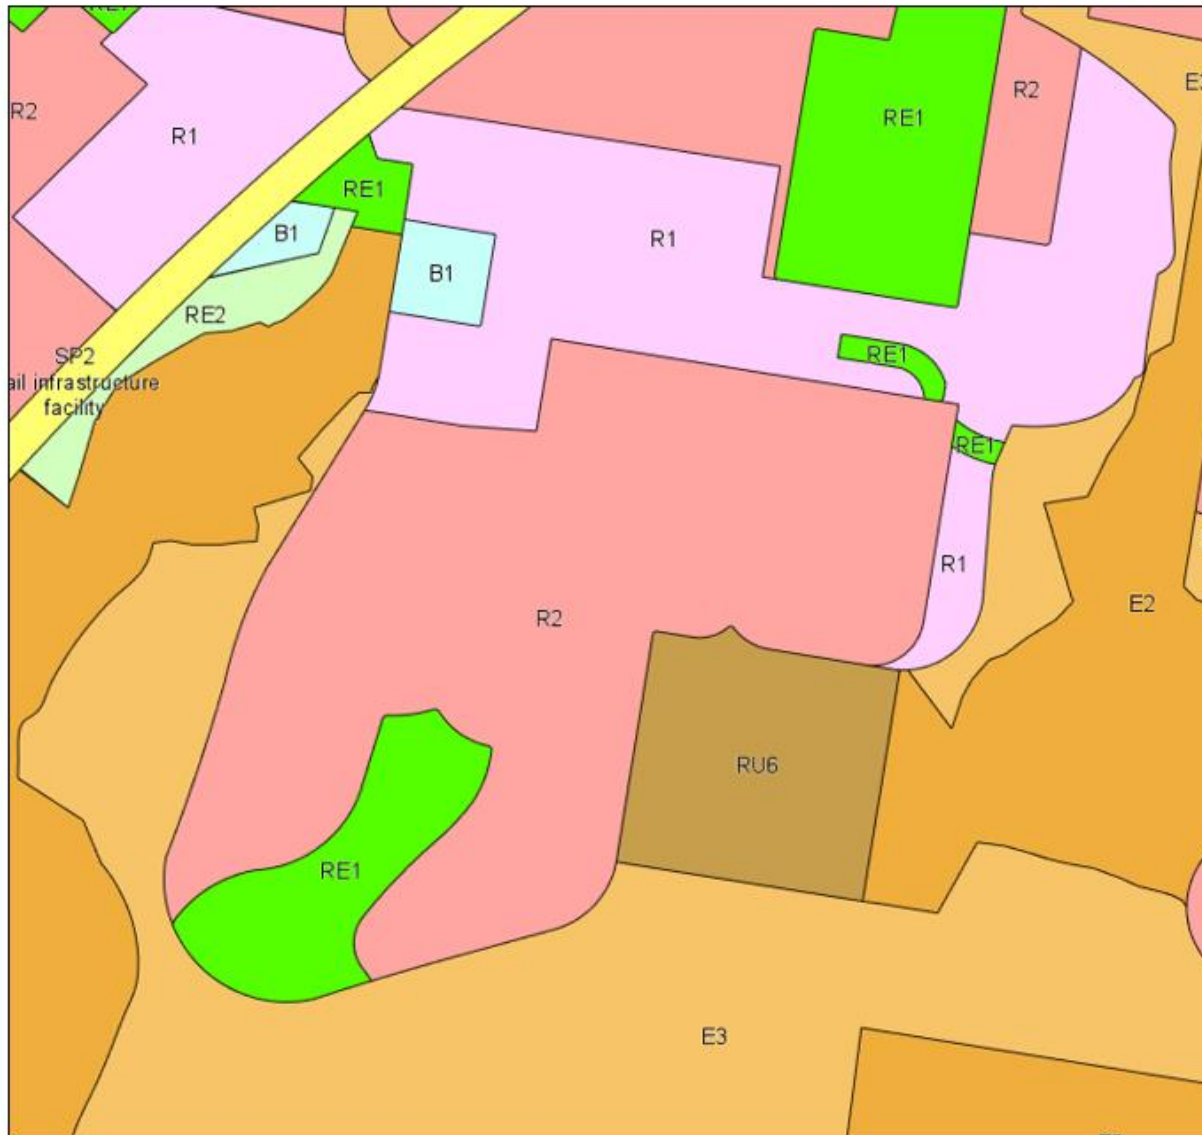

03

Mapping

A. Locality Plan

Current Land Zoning

RZ/6/2016 - Warnervale

Current Zoning

WYONG LEP 2013

Legend

- B1** Neighbourhood Centre
- E2** Environmental Conservation
- E3** Environmental Management
- R1** General Residential
- R2** Low Density Residential
- RE1** Public Recreation
- RE2** Private Recreation

Proposed Land Zoning

Current Land Reservation Acquisition Map LRA_007A

Current Lot Size Map LSZ_007A

Proposed Lot Size Map LSZ_007A