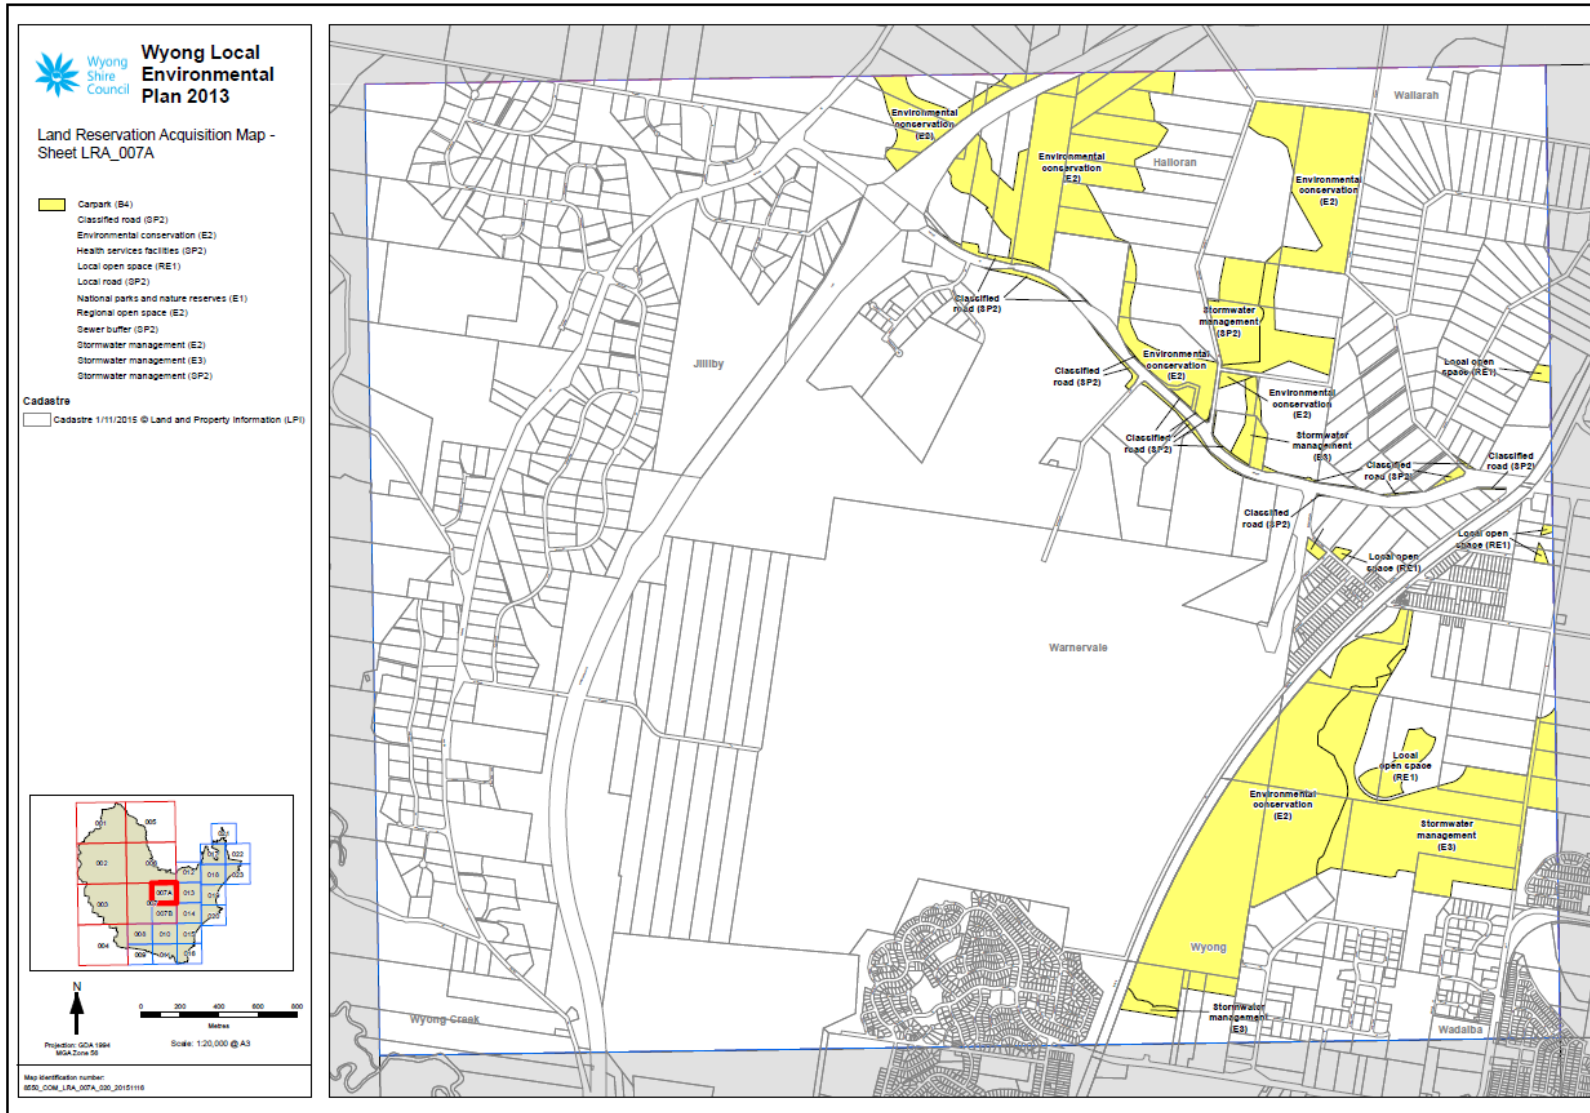

03

Mapping

A. Locality Plan

Current Land Zoning

RZ/6/2016 - Warnervale

Current Zoning

WYONG LEP 2013

Legend

- B1** Neighbourhood Centre
- E2** Environmental Conservation
- E3** Environmental Management
- R1** General Residential
- R2** Low Density Residential
- RE1** Public Recreation
- RE2** Private Recreation

Proposed Land Zoning

Current Land Reservation Acquisition Map LRA_007A

Current Lot Size Map LSZ_007A

Proposed Lot Size Map LSZ_007A