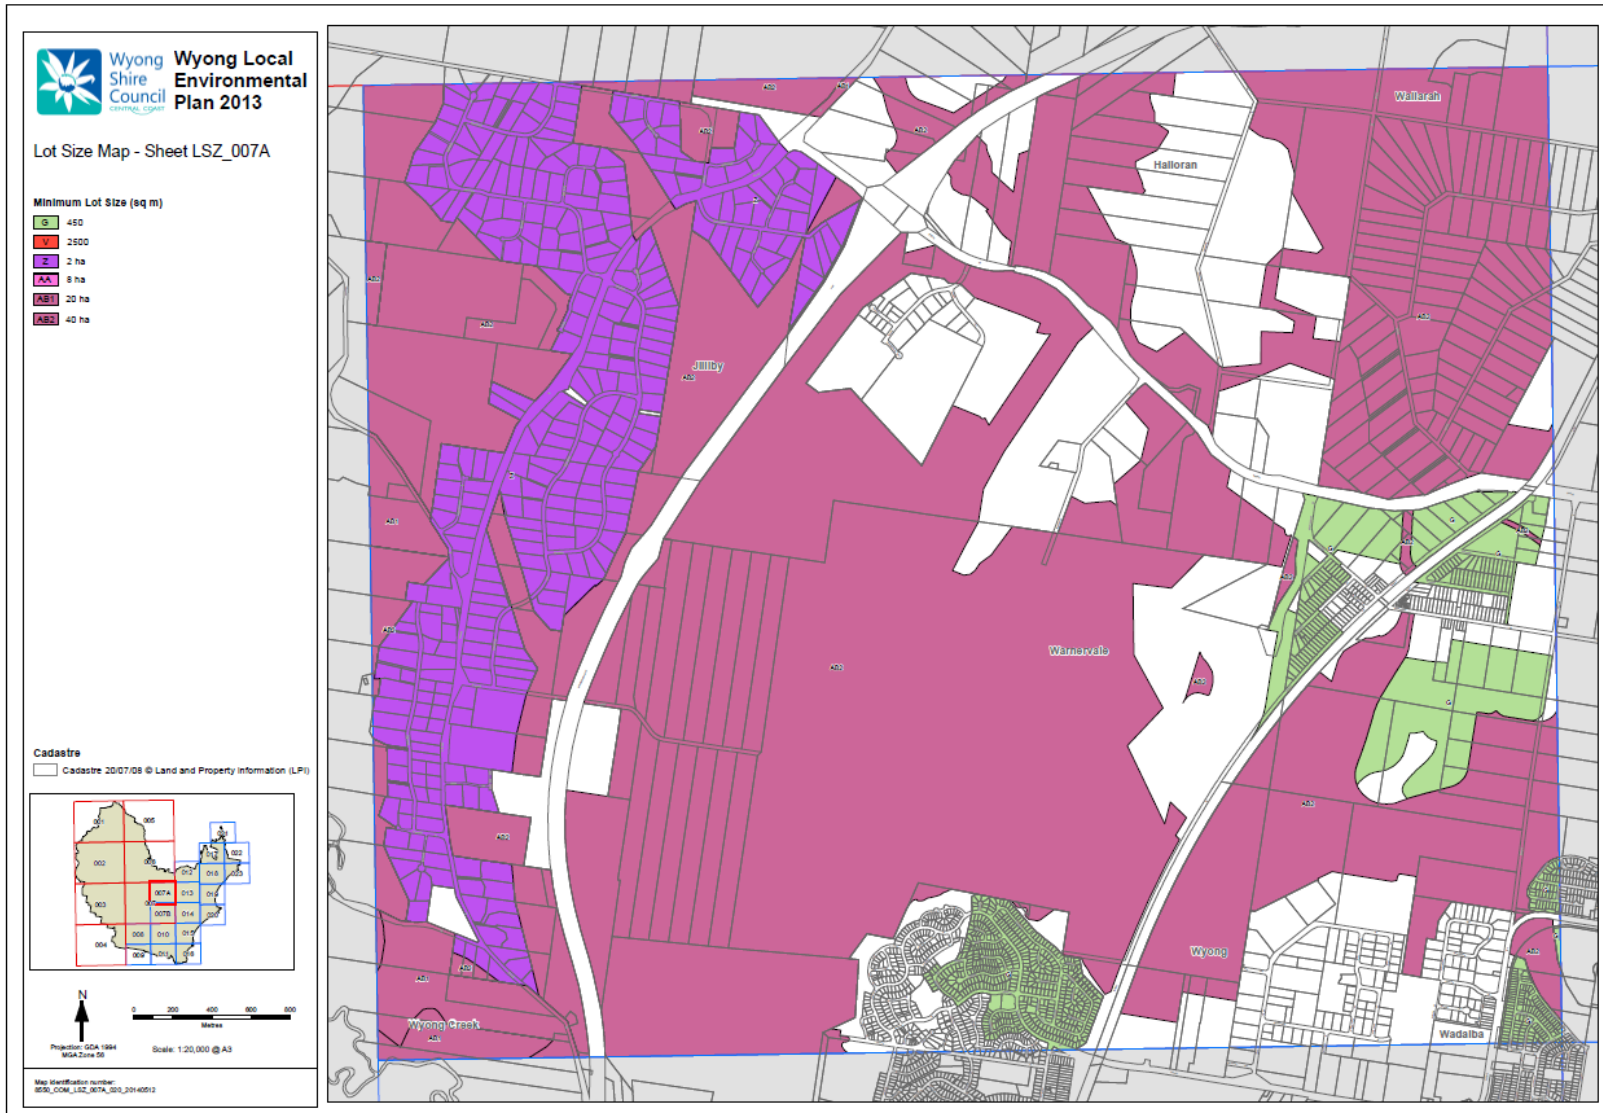

03

Mapping

A. Locality Plan

Current Land Zoning

RZ/6/2016 - Warnervale

Current Zoning

WYONG LEP 2013

Legend

- B1** Neighbourhood Centre
- E2** Environmental Conservation
- E3** Environmental Management
- R1** General Residential
- R2** Low Density Residential
- RE1** Public Recreation
- RE2** Private Recreation

Proposed Land Zoning

Current Land Reservation Acquisition Map LRA_007A

Current Lot Size Map LSZ_007A

Proposed Lot Size Map LSZ_007A