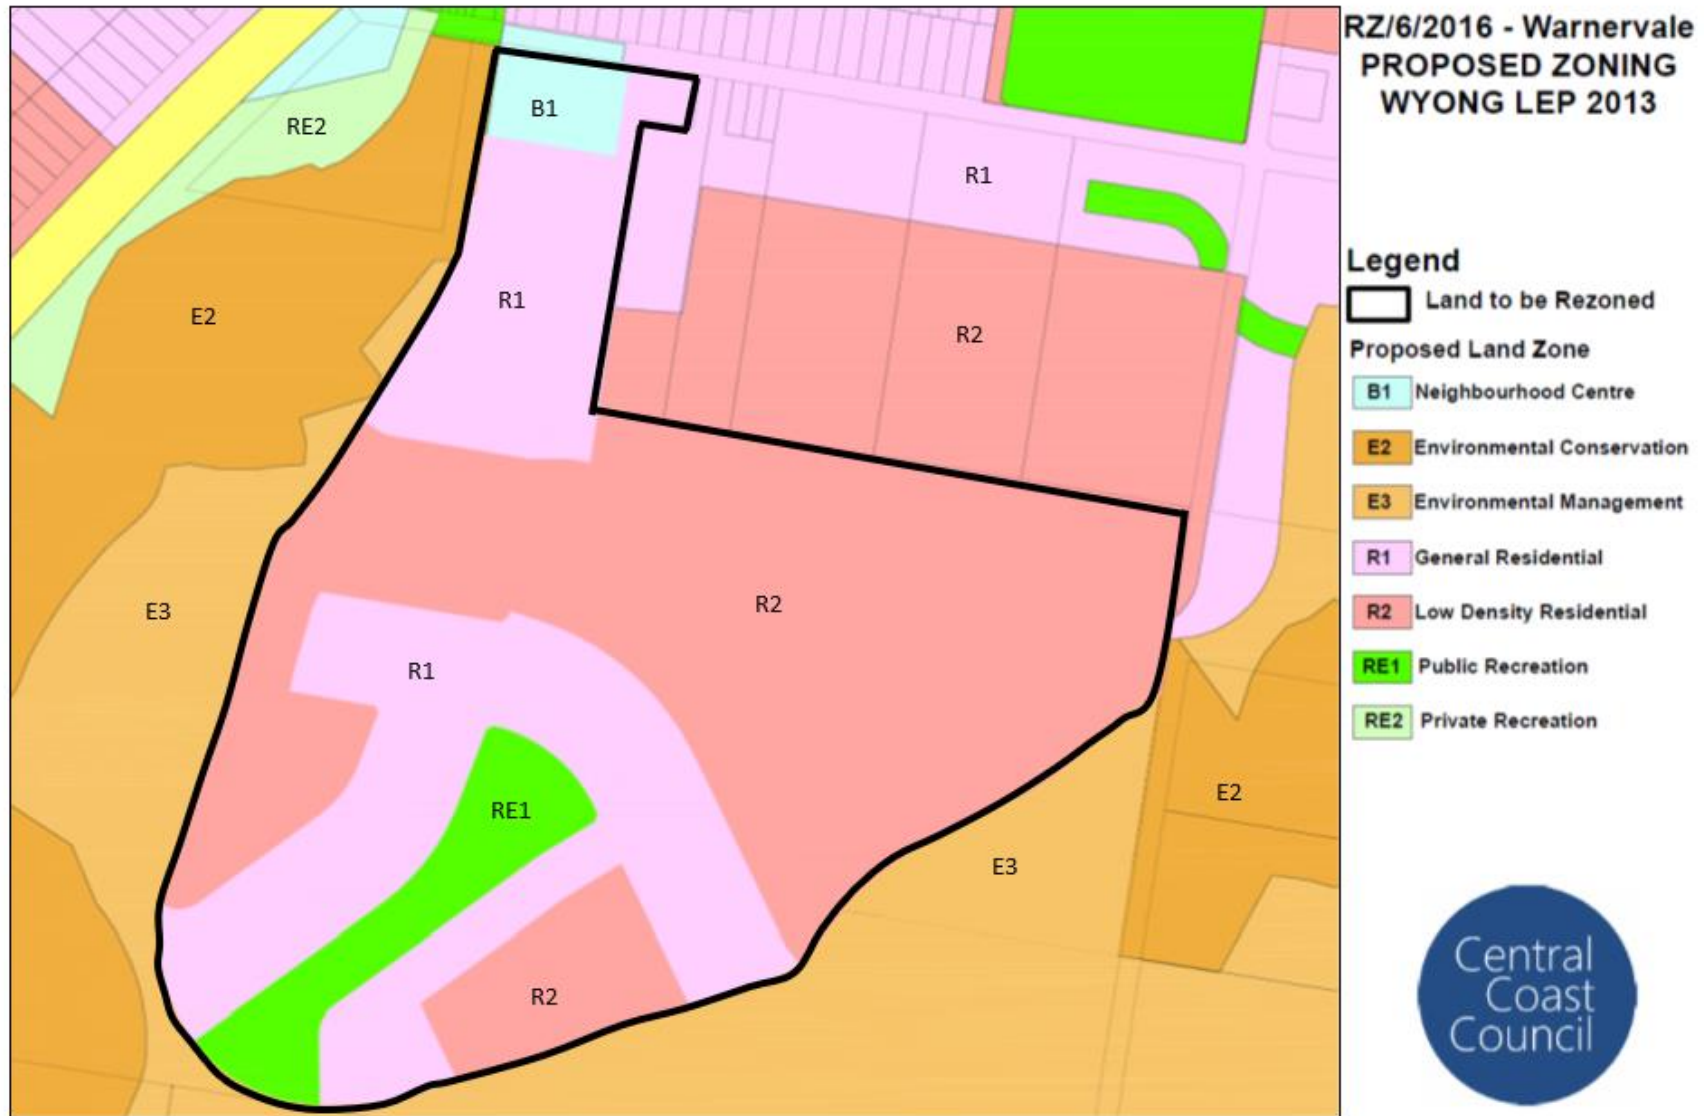

03

Mapping

A. Locality Plan

Current Land Zoning

RZ/6/2016 - Warnervale

Current Zoning

WYONG LEP 2013

Legend

- B1** Neighbourhood Centre
- E2** Environmental Conservation
- E3** Environmental Management
- R1** General Residential
- R2** Low Density Residential
- RE1** Public Recreation
- RE2** Private Recreation

Proposed Land Zoning

Current Land Reservation Acquisition Map LRA_007A

Current Lot Size Map LSZ_007A

Proposed Lot Size Map LSZ_007A