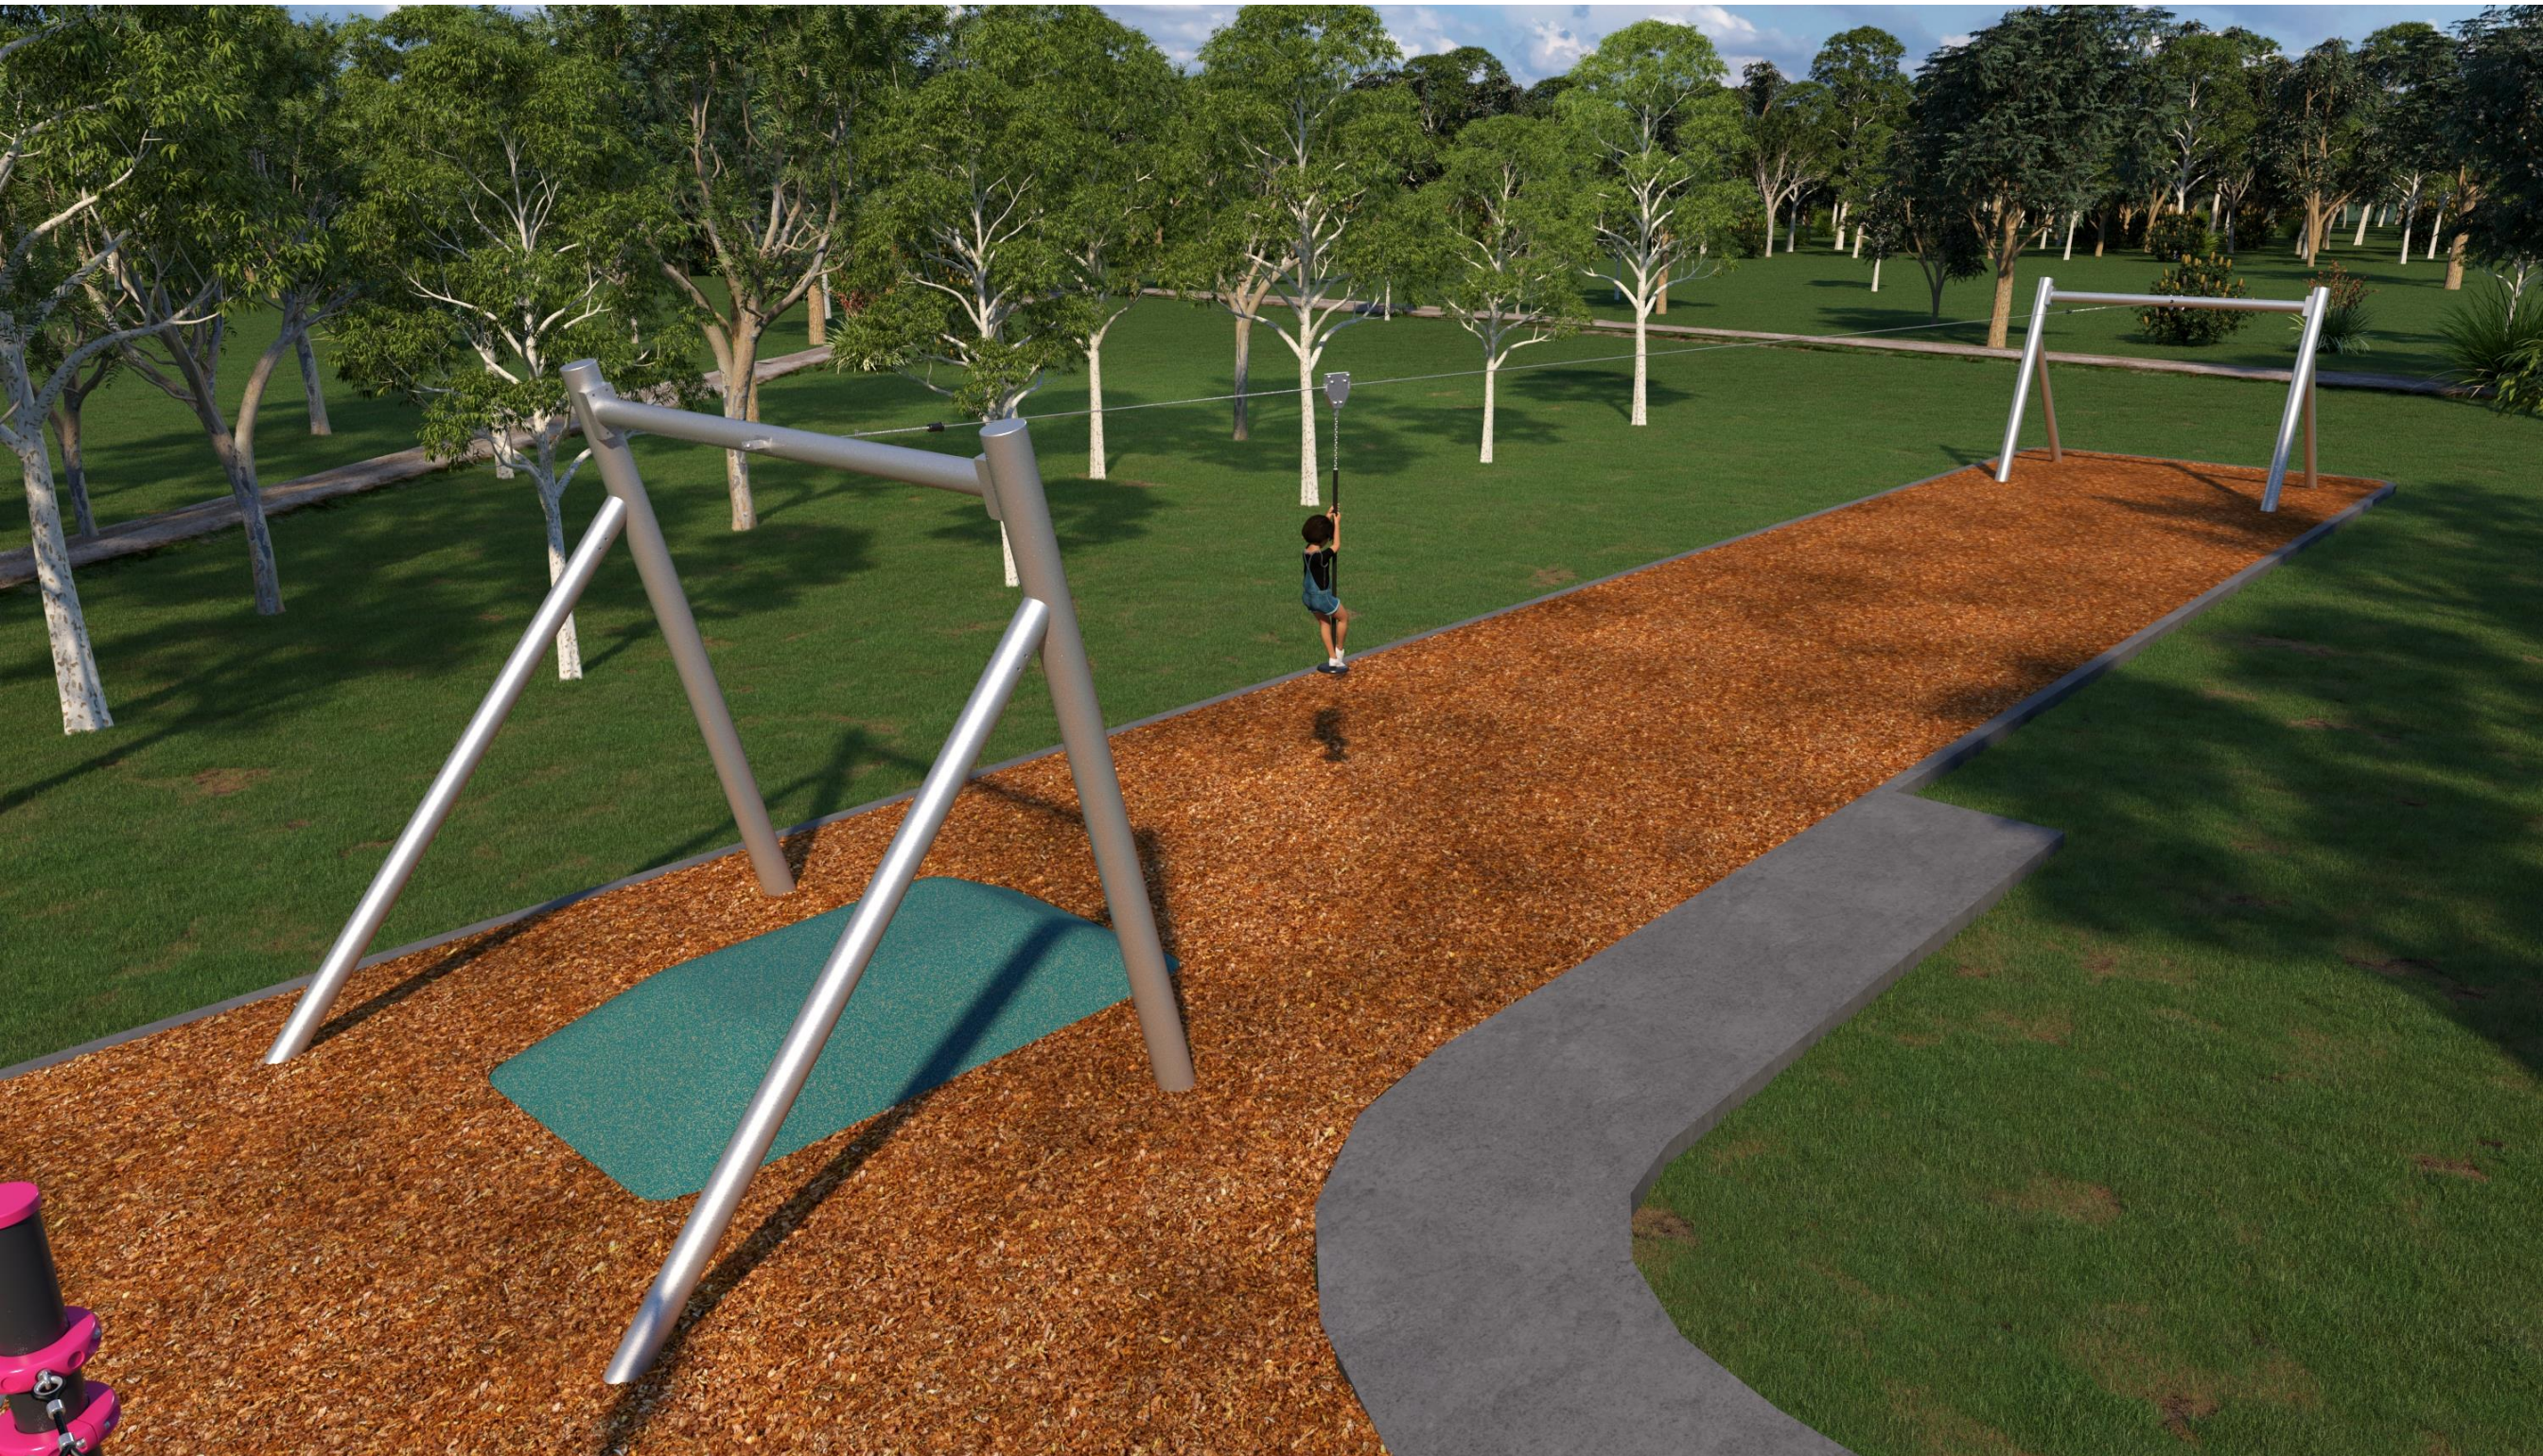

Date

20/03/2020

Drawing ref

D62382-2C

a_space range / s

Premium Round, Playtime Square,
Freestanding, Explorer Plus & Fit For
Parks

Colour scheme*

Metal: Tickle Pink, Rainforest Glow, Charcoal & Silver Pearl   Rope: Black
Plastic: Magenta, Purple, French Blue, Teal, Lime Green, Yellow, Orange & Red
HDPE: Lime Green-Black-Lime Green & Orange-Black-Orange.
Under Surfacing: Mulch, Orchid, Eggshell & Black Speckle Rubber and Synthetic Grass

Specification

Marine Grade